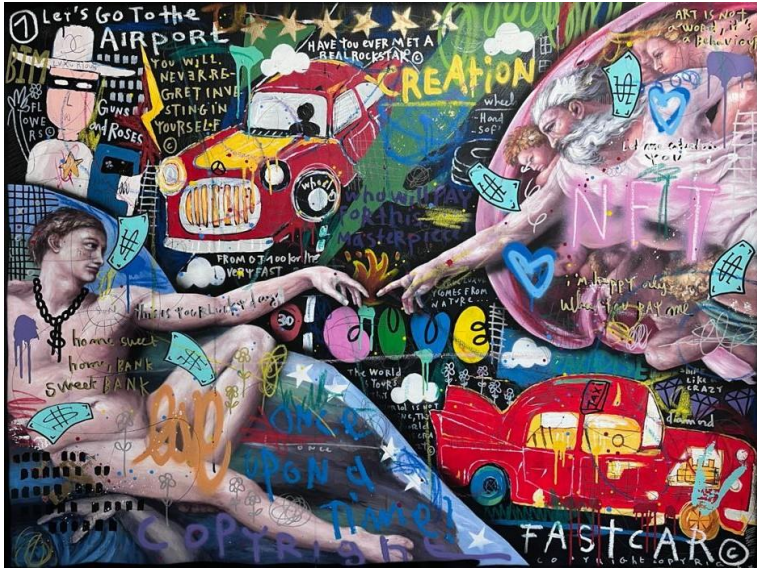

CREATION FAST CAR

Acrylic, oil, spray can, pastel, felt pen on canvas
51.18x38.19in
130x97cm

CONTACT TO BUY