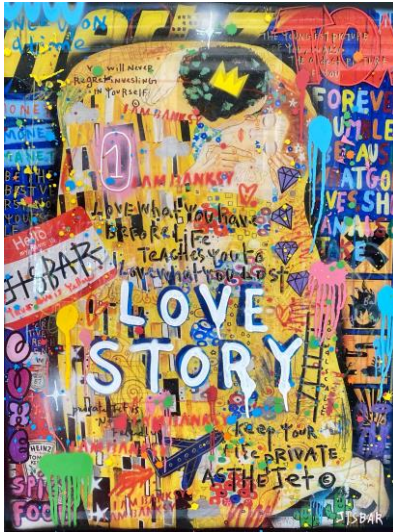

**P-LUXE NYT SAMO**

49.21x37.80in  
125x96cm

CONTACT TO BUY

**P-1 CAR CREATION**

49.21x37.40in  
125x95cm

CONTACT TO BUY

PRINT ON PLEXIGLASS + HAND ADDED ACRYLIC, BOMB SPRAY, FELT PEN

**P-KISS LOVE STORY**