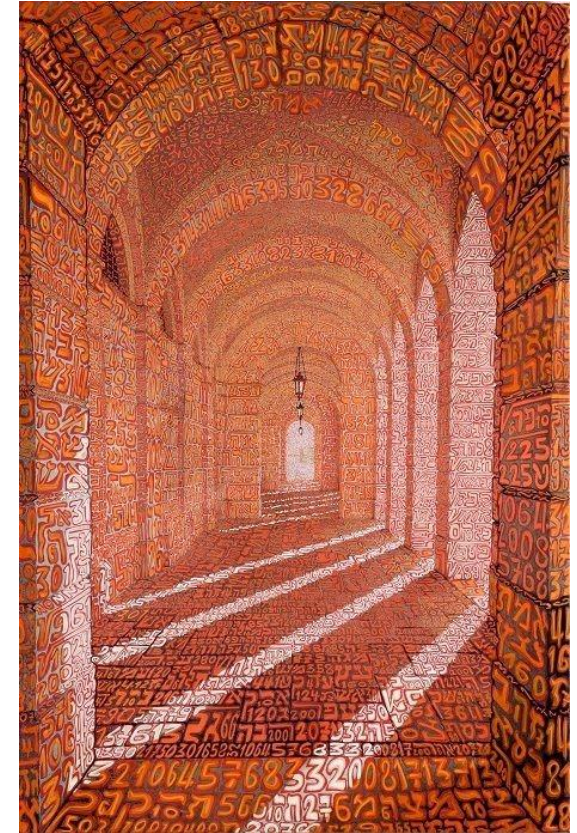

150x110cm

**CONTACT TO BUY**

***CODICE DI RODI***

Sublimation on satin  
39.37x59.06in  
100x150cm

**CONTACT TO BUY**

***SAFED***

Sublimation on satin  
39.37x59.06in  
100x150cm

**CONTACT TO BUY**

***PROFEZIA DEL MARE***

Sublimation on satin  
39.37x59.06in  
100x150cm

**CONTACT TO BUY**

**VARCO CELESTE**

Sublimation on satin

51.18x39.37in

130x100cm

**CONTACT TO BUY**