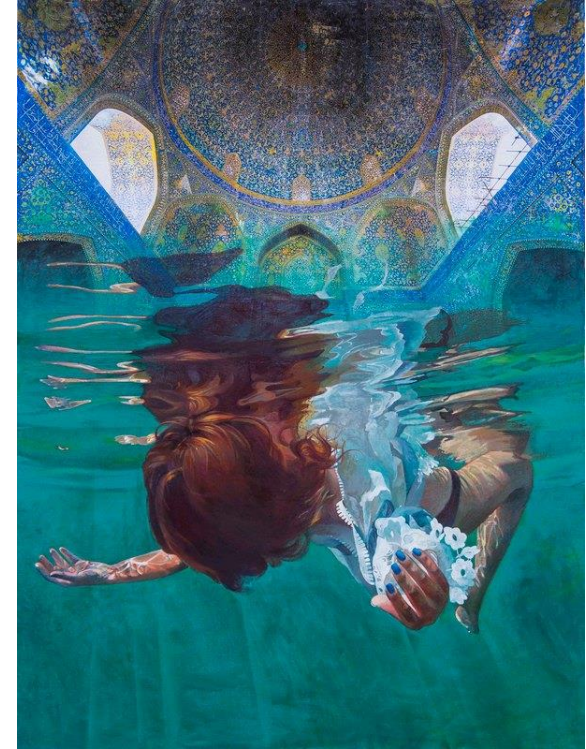

# IVANA ŽIVIĆ

*ARTWORKS*

***PEPELJUGA – CINDERELLA SLIPPED***

Oil on canvas  
59.06x94.49in  
150x240cm

**CONTACT TO BUY**

***TIRKIZ – TURQUOISE***

Oil on canvas  
59.06x78.74in  
150x200cm

**CONTACT TO BUY**