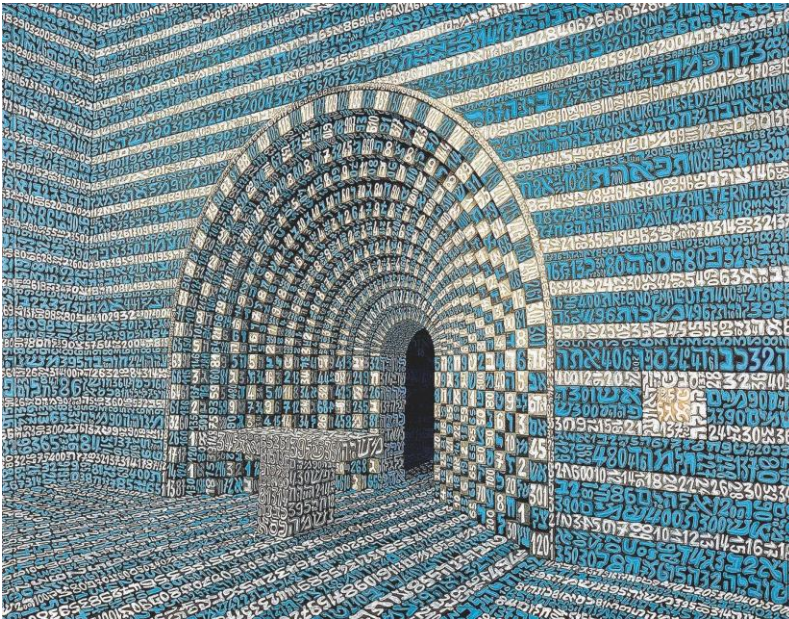

***PROFEZIA DEL MARE***

Sublimation on satin  
39.37x59.06in  
100x150cm

**CONTACT TO BUY**

**VARCO CELESTE**

Sublimation on satin

51.18x39.37in

130x100cm

**CONTACT TO BUY**