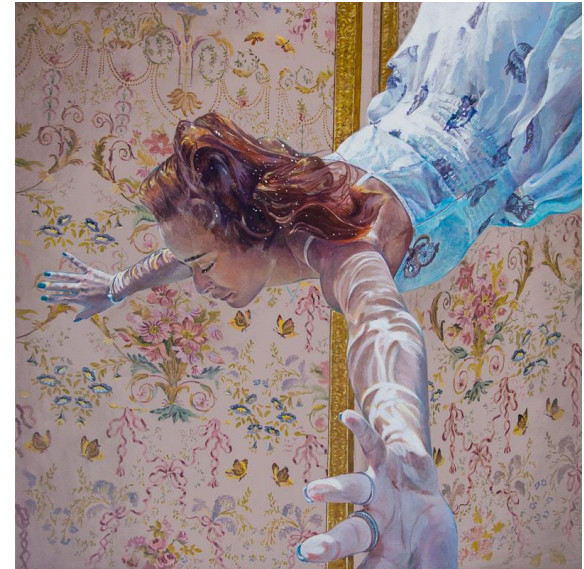

DREAM OF FREEDOM 2

Oil on canvas
47.24x47.24in
120x120cm

CONTACT TO BUY