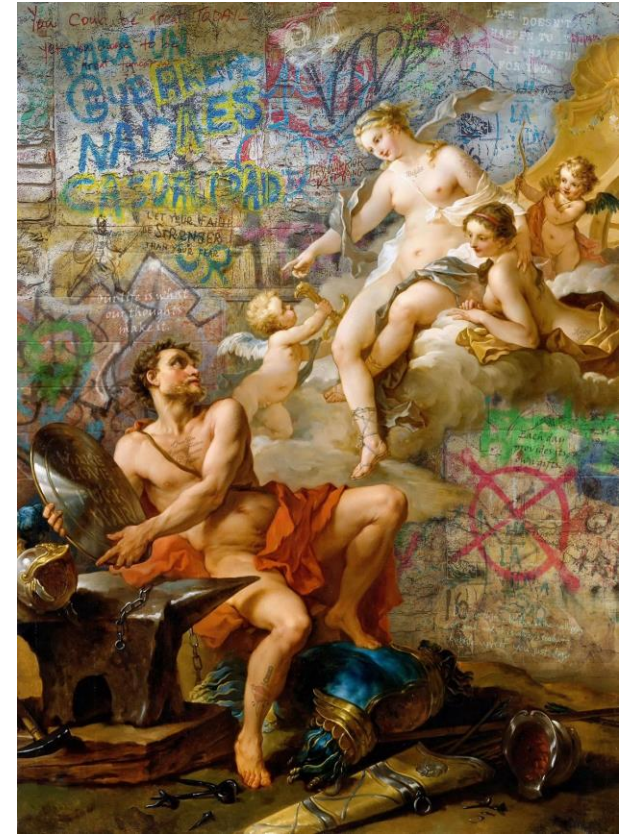

# MARCO BATTAGLINI

*ARTWORKS*

**WHO IS THE FATHER?**

Acrylic on canvas  
66.93x51.18in  
170x130cm

**CONTACT TO BUY**

**AUT VIAM INVENIAM AUT FACIAM**

Acrylic on canvas  
39.37x55.12in  
100x140cm

**CONTACT TO BUY**