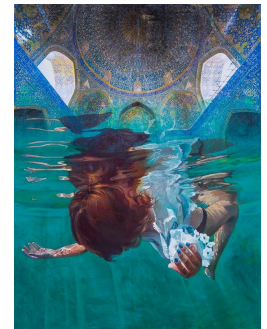

IVANA ŽIVIĆ