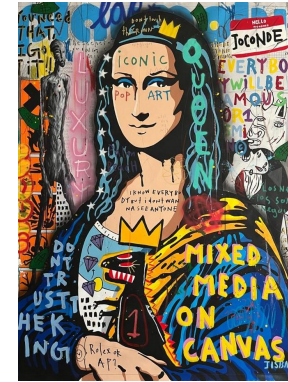

**art
wynwood**

PRESIDENTS DAY WEEKEND
FEBRUARY 14-18 | 2024
VIP PREVIEW FEBRUARY 14

S I S T ' A R T
G A L L E R Y
V E N I C E

**art
wynwood**

PRESIDENTS DAY WEEKEND
FEBRUARY 14-18 | 2024
VIP PREVIEW FEBRUARY 14

JISBAR