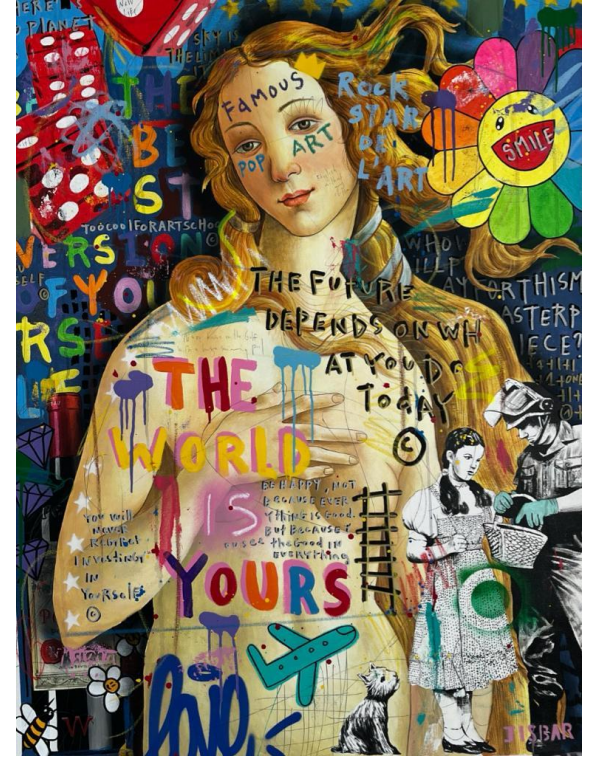

## *ARTWORKS*

### **MONA EQUATION**

Acrylic, oil, spray can, pastel, felt pen on canvas  
44.88x57.48in  
114x146cm

**CONTACT TO BUY**

**CAPTAIN SPACE**

Acrylic, oil, spray can, pastel on canvas, felt pen  
38.19x51.18in  
97x130cm

**CONTACT TO BUY**

**SUPER GIRLS WITH VASE**

Acrylic, oil, spray can, pastel on canvas, felt pen  
38.19x51.18in  
97x130cm

**CONTACT TO BUY**

**VENUS WORLD**

Acrylic, oil, spray can, pastel on canvas, felt pen  
38.19x51.18in  
97x130cm