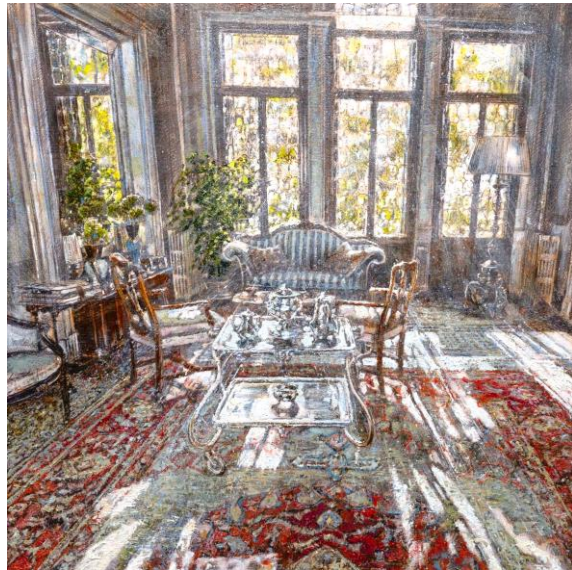

# RAFFAELE MINOTTO

*ARTWORKS*

***SCORCIO D'INTERNO***

Oil on board  
47.24x39.37in  
120x100cm

**CONTACT TO BUY**

***SALOTTO BLU***

Oil on board  
27.56x19.69in  
70x50cm

**CONTACT TO BUY**