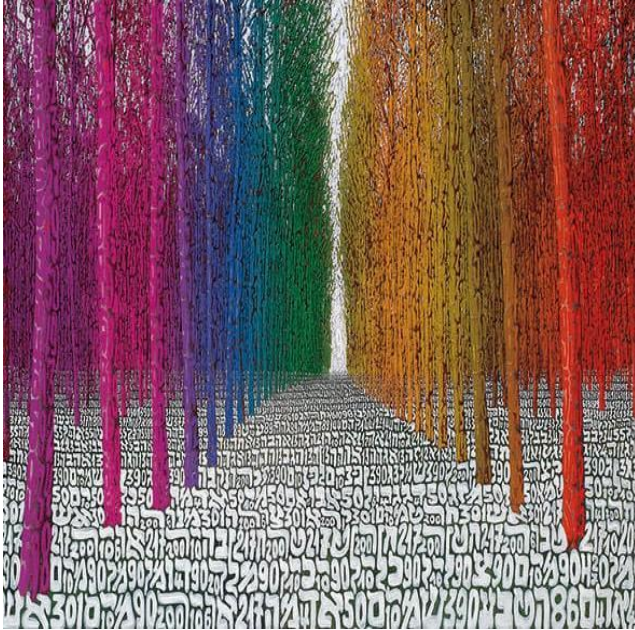

**CANTICA DELLA TERRA**

Sublimation on satin  
39.37x47.24in  
100x120cm

**CONTACT TO BUY**

**BOSCO ARCOBALENO**

Sublimation on satin  
47.24x39.37in  
120x100cm

**CONTACT TO BUY**

**ANIME**

Sublimation on satin  
39.37x39.37in  
100x100cm

**CONTACT TO BUY**

***BOSCO ARCOBALENO***

Sublimation on satin  
39.37x39.37in  
100x100cm

**CONTACT TO BUY**

***SPIRITO DELL'ARCO***

Sublimation on satin  
27.56x39.37in  
70x100cm

**CONTACT TO BUY**

***BOSCO DEL PANE***