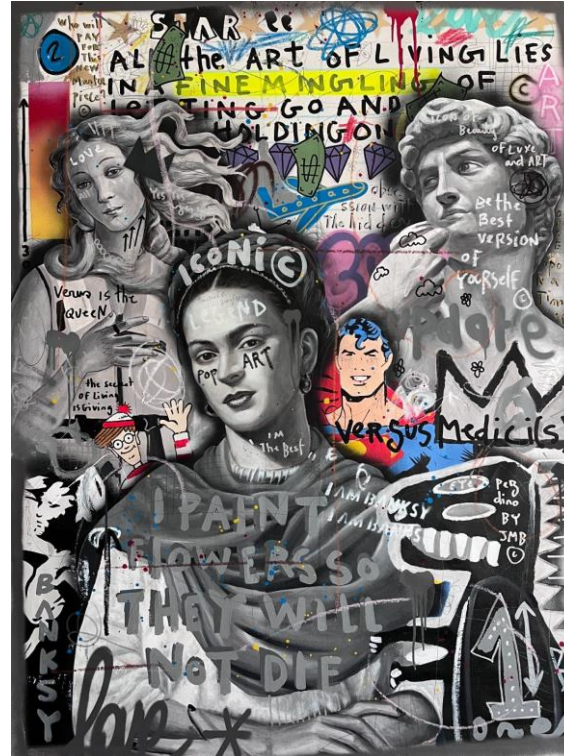

**CONTACT TO BUY**

**KING APPLE HEART**

Acrylic, oil, spray can, pastel on canvas, felt pen  
38.19x51.18in  
97x130cm

**CONTACT TO BUY**

**PEPSI RORO**

Acrylic, oil, spray can, pastel on canvas, felt pen  
38.19x51.18in  
97x130cm

**CONTACT TO BUY**

**FRIDA DAVID VENUS (FRIDA AND FRIENDS)**

Acrylic, oil, spray can, pastel, felt pen on canvas  
38.19x51.18in  
97x130cm

**CONTACT TO BUY**

**POP 007 ART**

Acrylic, oil, spray can, pastel on canvas, felt pen  
35.04x45.67in  
89x116cm