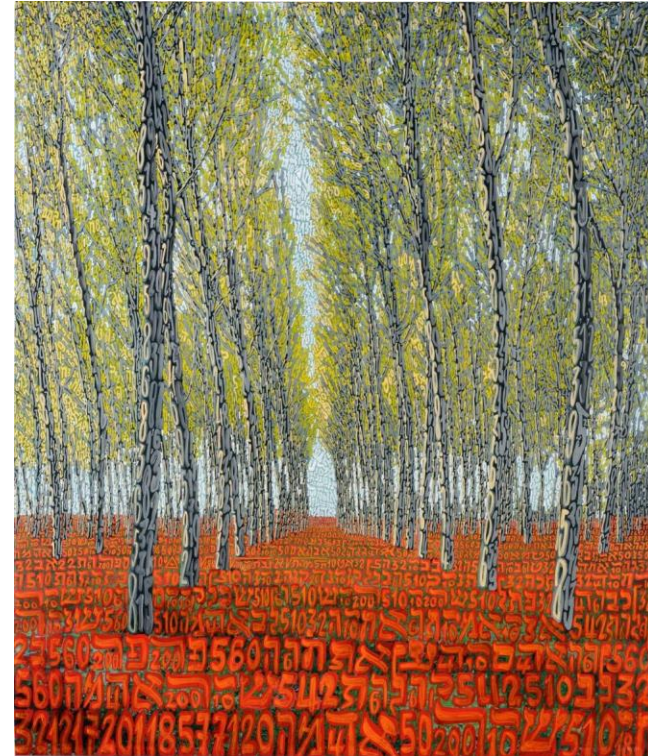

**BOSCONE FORESTA PROFETICA**

Sublimation on satin

43.31x43.31in

110x110cm

**CONTACT TO BUY**

**FORESTA PROFETICA DEL PAVONE**

Sublimation on satin  
43.31x43.31in  
110x110cm

**CONTACT TO BUY**