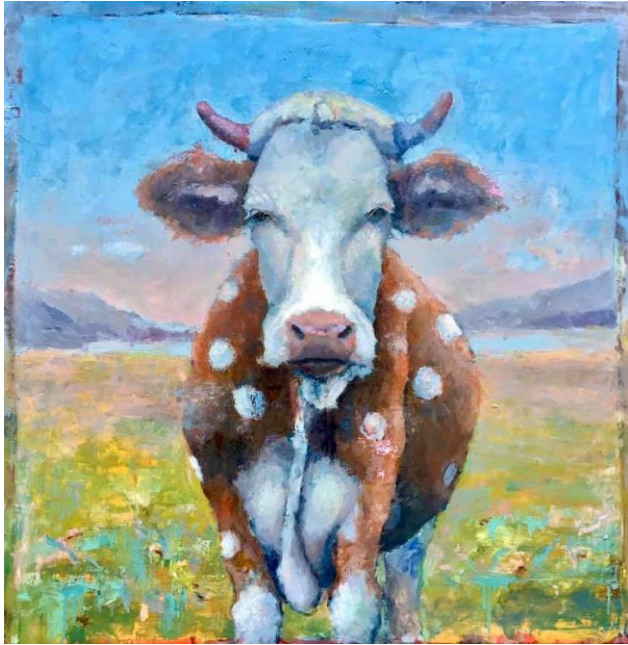

THE BEST DRESS

Oil on canvas
55.12x55.12in
140x140cm

CONTACT TO BUY