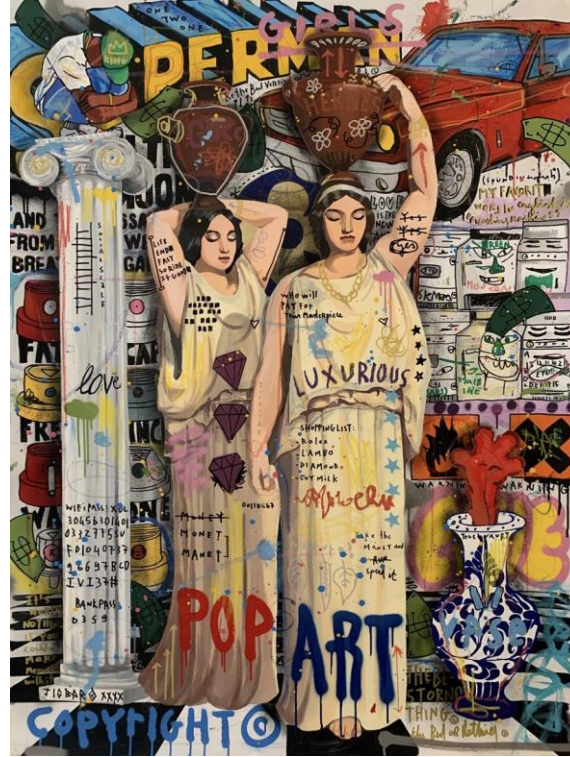

### **MONA EQUATION**

Acrylic, oil, spray can, pastel, felt pen on canvas  
44.88x57.48in  
114x146cm

**CONTACT TO BUY**

**CAPTAIN SPACE**

Acrylic, oil, spray can, pastel on canvas, felt pen  
38.19x51.18in  
97x130cm

**CONTACT TO BUY**

**SUPER GIRLS WITH VASE**

Acrylic, oil, spray can, pastel on canvas, felt pen  
38.19x51.18in  
97x130cm

**CONTACT TO BUY**

**VENUS WORLD**

Acrylic, oil, spray can, pastel on canvas, felt pen  
38.19x51.18in  
97x130cm